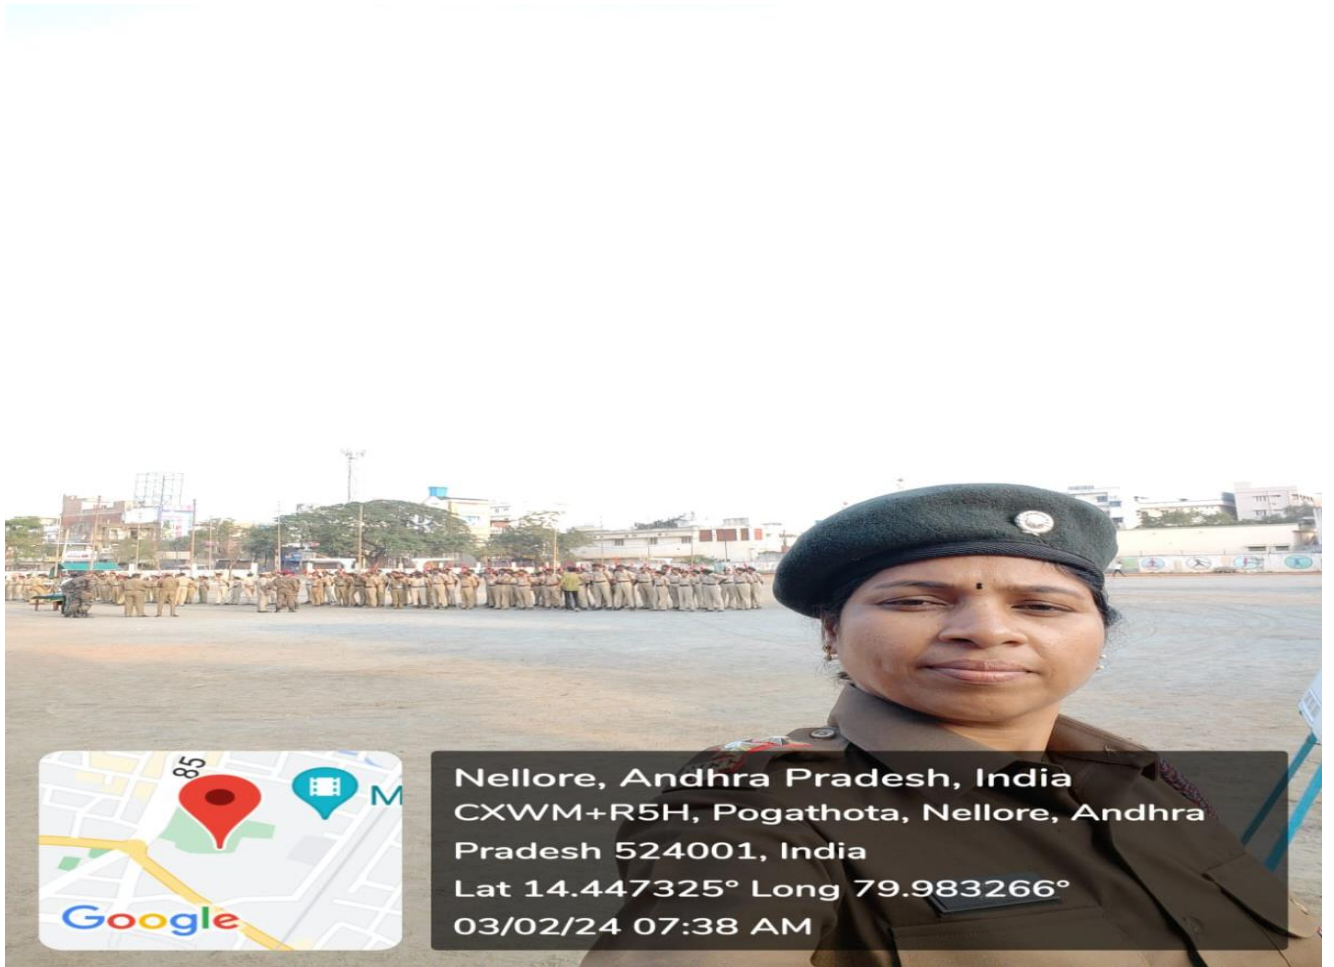

Nellore, Andhra Pradesh, India
CXWM+R5H, Pogathota, Nellore, Andhra Pradesh 524001, India
Lat 14.447325° Long 79.983266°
03/02/24 07:38 AM