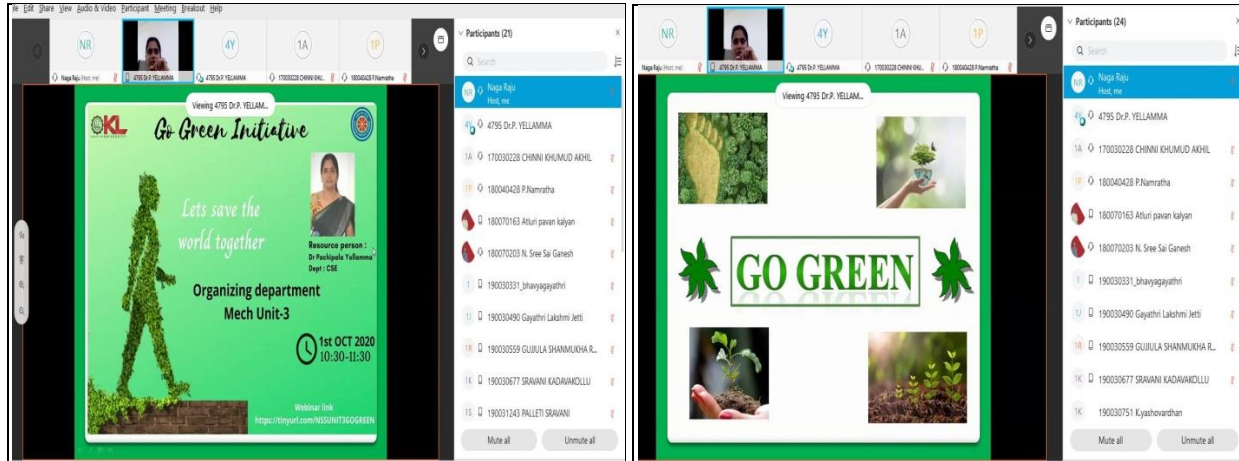

So in this event resource person explained the importance and advantages of greenery and requested all the students to avoid the usage of plastic and also requested all the students to plant at least one sapling at their convenient places and also students are instructed to maintain their surroundings with greenery, in order to overcome these problems we have discussed new techniques in the meeting on go green initiative. Students and faculty members were attended for this program.

WebEx

link:<https://meetingsapac20.webex.com/meetingsapac20/j.php?MTID=m17735e6334dd745bb2921ab1cb780c9d>

Date of the Event: 01-10-2020

Name of the Event: Go Green Initiative

Venue: Online

No. of Participants: Students- 52, Faculty-02