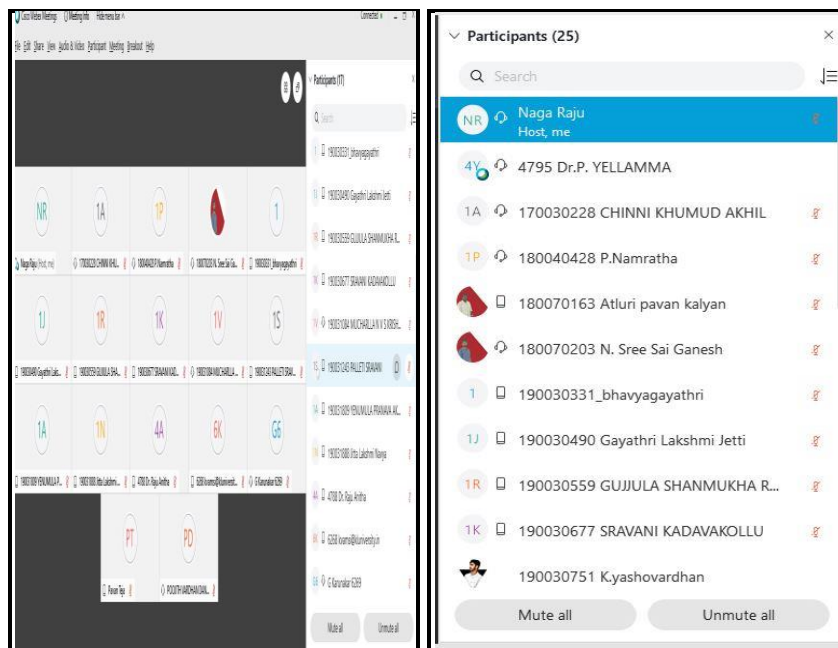

WebEx

link:<https://meetingsapac20.webex.com/meetingsapac20/j.php?MTID=m17735e6334dd745bb2921ab1cb780c9d>

Date of the Event: 01-10-2020

Name of the Event: Go Green Initiative

Venue: Online

No. of Participants: Students- 52, Faculty-02