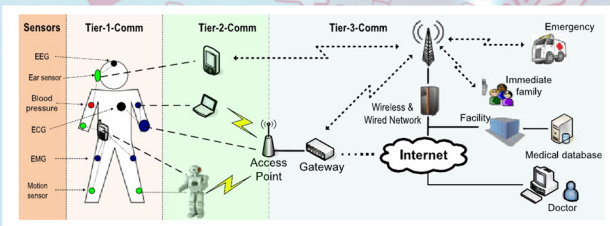

Department of Electronics and Computer Engineering

offers **M.Tech** in

Wireless Communication and Sensor Networks

Duration: 2 years (4 Semesters)

Admissions Open

The Department of ECM is offering M.Tech in Wireless communication and sensor networks in collaboration with INDRION, CDAC and EFFTRONICS. The objective of this program is to make the budding technocrats involve in one or many such technological developments by making students to learn the basic concepts and industry advanced technologies, giving them the needful assistance to Practice the learnt technology, provide needful assistance in making them to build their desired prototypes, and at a later stage make them to develop as a sample products. Focused research and Innovation are involved in the course preparation and the whole syllabus is designed with the involvement of Industry experts.