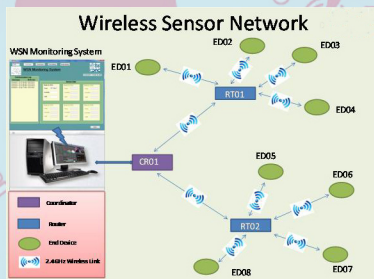

Department of Electronics and Computer Engineering

offers **M.Tech** in

Wireless Communication and Sensor Networks

Duration: 2 years (4 Semesters)

Admissions Open

The Department of ECM is offering M.Tech in Wireless communication and sensor networks in collaboration with INDRION, CDAC and EFFTRONICS. The objective of this program is to make the budding technocrats involve in one or many such technological developments by making students to learn the basic concepts and industry advanced technologies, giving them the needful assistance to Practice the learnt technology, provide needful assistance in making them to build their desired prototypes, and at a later stage make them to develop as a sample products. Focused research and Innovation are involved in the course preparation and the whole syllabus is designed with the involvement of Industry experts.