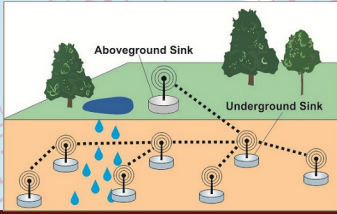

Department of Electronics and Computer Engineering

offers **M.Tech** in

Wireless Communication and Sensor Networks

Duration: 2 years (4 Semesters)

Admissions Open

The Department of ECM is offering M.Tech in Wireless communication and sensor networks in collaboration with INDRION, CDAC and EFFTRONICS. The objective of this program is to make the budding technocrats involve in one or many such technological developments by making students to learn the basic concepts and industry advanced technologies, giving them the needful assistance to Practice the learnt technology, provide needful assistance in making them to build their desired prototypes, and at a later stage make them to develop as a sample products. Focused research and Innovation are involved in the course preparation and the whole syllabus is designed with the involvement of Industry experts.