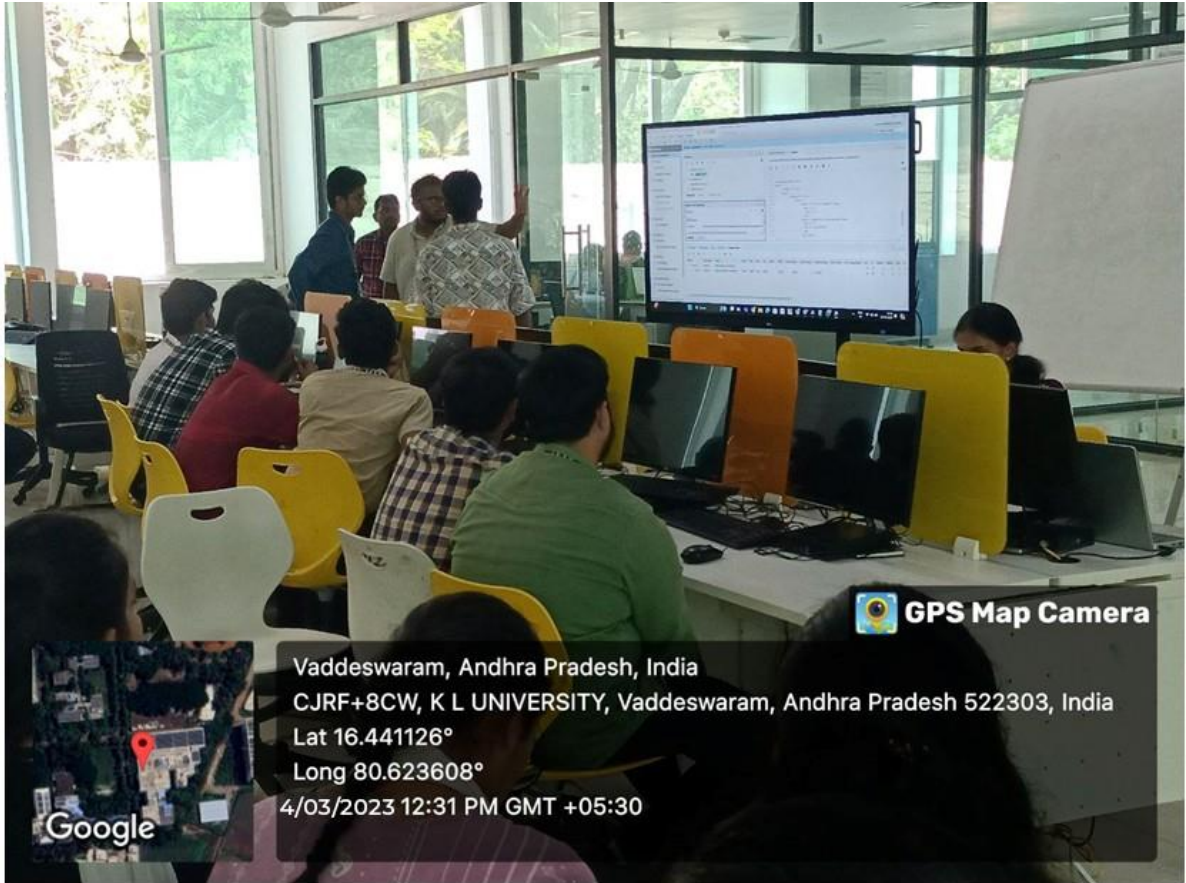

GPS Map Camera

Vaddeswaram, Andhra Pradesh, India
CJRF+8CW, K L UNIVERSITY, Vaddeswaram, Andhra Pradesh 522303, India
Lat 16.441126°
Long 80.623608°
4/03/2023 12:31 PM GMT +05:30

Participant's List:

S.NO	STUDENT ID	STUDENT NAME	DEPT	SIGNATURE
1.	2100049097	DIYA NARAYAN	ECE	Diya
2.	2100049095	ALETI SANTHOSH .	ECE	Santhosh
3.	2100049084	JALDU MOUNIKA NAGA RAMA SUDHA	ECE	Sudha
4.	2100049082	MEDISETTI GUNASRI	ECE	Gunasri
5.	2100049081	MALE SAI MANIKANTA	ECE	Manikanta
6.	2100049080	TALLA VENKATA GOPI ROHITH	ECE	Rohith
7.	2100049079	VELAMARTHI ABHINAY ANAND	ECE	Abhinay.
8.	2100049077	VEERAMACHANENI VENKATA NAVEEN	ECE	NAVEEN
9.	2100049076	YANAMALAMANDA VAMSI	ECE	VAMSI
10.	2100049072	CHEEPURUPALLI BALA SRIDHAR	ECE	Sridhar.
11.	2100049071	ADIREDDY JYOTHI BHAVANI SHANKAR	ECE	Jyothi bhavani
12.	2100049068	JANGILI SIVA SAI PRAKASH	ECE	Prakash
13.	2100049065	UPPALA RAVI TEJA	ECE	Teja.
14.	2100049064	POKALA SURYA AKASH	ECE	Surya
15.	2100049063	PRUDHVI GOPAL VELISALA	ECE	Gopal
16.	2100049051	SYED ASHRUF	ECE	Ashraf
17.	2100049050	MADDEM SIVA MASTHAN REDDY	ECE	Siva Reddy.
18.	2100049047	KORIVI AKHIL	ECE	AKHIL
19.	2100049046	MANNAVA VENU	ECE	Venu
20.	2100049044	PAMULURU MADHUKAR REDDY	ECE	Madhukar
21.	2100049040	KAKARLA SOWJANYA	ECE	Sowjanya
22.	2100049031	KOLLI RANJITH KUMAR	ECE	Ranjith
23.	2100049030	VENKATESH VEGINATI	ECE	Venkatesh
24.	2100049029	LAVANYA MACHUNOORI	ECE	LAVANYA
25.	2100049027	PADIGEPATI NIVESH REDDY	ECE	Nivesh Reddy